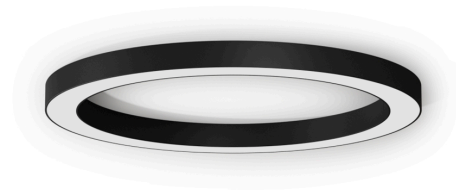

## Silver Ring

220-240V AC dimmable (DALI/Push DIM)

P08202.120.0402

### Data sheet

CODE	P08202.120.0402
SYSTEM POWER CONSUMPTION	75W
EFFICACY	69.77lm/W
LIGHT SOURCE	LED
COLOUR TEMPERATURE	3000K Ra>90
LIGHT DISTRIBUTION	diffused
POWER SUPPLY	220-240V AC
FREQUENCY	50/60Hz
ELECTRICAL CONFIGURATION	dimmable (DALI/Push DIM)
DRIVER	integrated included
NOMINAL LUMINOUS FLUX	10477lm
LUMEN OUTPUT	5233lm
EFFICIENCY	49.9%
WEIGHT	11,88 Kg
PROTECTION DEGREE	IP40
COLOUR TOLLERANCES	SDCM 3
GLOW WIRE TEST PERFORMANCE	850°
PACKING DIMENSIONS (CM)	136,0 x 18,0 x 136,0

Ceiling or wall lighting fixture for interiors, with direct light emission.  
Pickled sheet metal ceiling/wall bracket in polyacrylic paint.  
Pickled sheet metal structure in polyacrylic paint.  
Aluminium dissipation plates.  
Pickled sheet metal covers in white, black or bronze polyacrylic paint, or with gold leaf coating.  
Modelled polycarbonate diffuser with opaline finish.