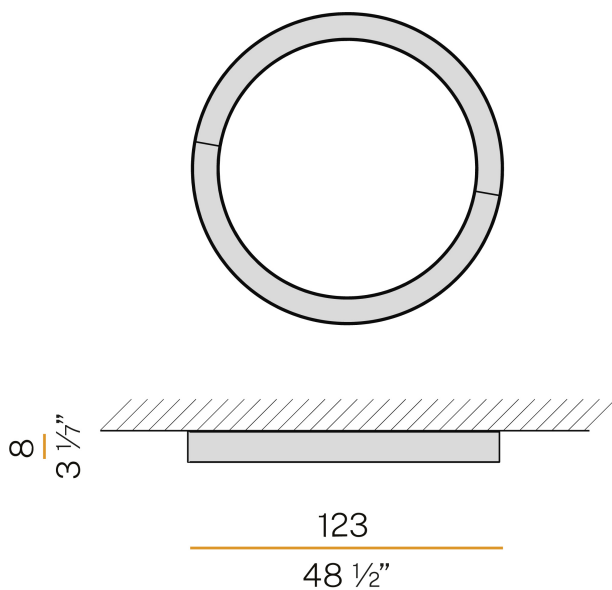

Technical drawing